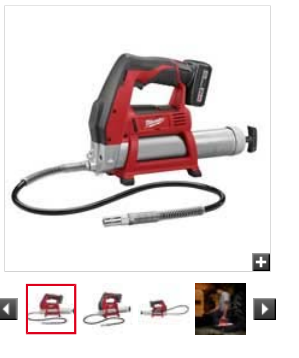

Search Milwaukee tool.com

Home > Products > Tools > Cordless Tools > M12™ Cordless System > M12™ Grease Gun

SHARE PRINT

M12™ Grease Gun 2446-21XC

The Milwaukee Advantage

The M12™ Cordless Grease Gun develops higher pressure, offers greater productivity, and gives the user more versatility on the jobsite than any other cordless grease gun in the market. With up to 25% more pressure and run-time than the competition, the 2446-21XC delivers over 8,000 PSI max operating pressure for heavy duty applications and dispenses up to seven grease cartridges per battery charge. The M12™ Cordless Grease Gun also features a lightweight, ergonomic handle design for greater user comfort during prolonged use and an on board hose storage and shoulder strap loop for added convenience with less mess.

Features

- Powerful 12V Motor: Delivers over 8,000 PSI Max Operating Pressure
- Best in Class Run-Time: Dispenses up to 7 cartridges per charge
- Superior Handle Balance and Ergonomics: Only 14" long and 7.2 lbs
- Integrated Hose Storage and LED Fuel Gauge: Added user convenience and less down time
- Air Bleeder Valve: Priming mechanism for quick flow
- M12™ Lithium-Ion System: Compatible with over 20 M12™ Lithium-Ion Tools for greater versatility in the workplace
- Maximum Durability: Backed by a 5 year warranty

Specifications

Volts	12V
Output Pressure	Over 8,000 PSI
Run Time	Up to 7 Grease Cartridges per Charge
Grease Capacity	14 oz. Cartridge 16 oz. Bulk
Overload Protection	Yes
Bulk Filler Valve	Yes
Air Bleeder Valve	Yes
Hose Type	36" High Pressure Flex Hose w/ Spring Guard
Three Way Loading	Yes - bulk, cartridge, & suction capable
Coupler Included	Yes
Tool Length	14"
Tool Weight	7.2 lbs
No of Batteries Included	(1) M12™ XC LITHIUM-ION Battery
Charge Time	30 minutes

Includes

- 2446-20 Grease Gun
- 30-Minute Charger
- 36" Flex Hose with Spring Guard
- Grease Coupler
- Carrying Case

Related Items

- M12™ AC/DC Wall and Vehicle Charger
- M12™ XC Battery Pack

+ More Related Items